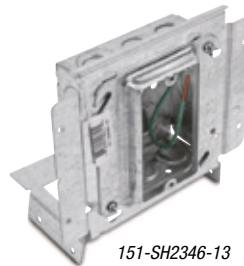

### Box with Pre-Installed 10½" Pigtail and Box Support Cover

- 52CM and 52CMD box support covers
- 10½" insulated pigtail
- One- and two-device covers
- Raised ½", ⅝" and ¾"
- 1½" and 2⅝" box depths

52171-CM14-5/8

CAT. NO.	BOX TYPE INCLUDED	BOX DEPTH (IN.)	PIGTAIL TYPE INCLUDED	BOX SUPPORT COVER INCLUDED	RAISED (IN.)	NO. OF DEVICES	STD. CTN.
52151-CM13	521511234EW	1½	GSC12	52CM13	½	1	25
52151-CM14-5/8	521511234EW	1½	GSC12	52CM14-5/8	⅝	1	25
52151-CM14	521511234EW	1½	GSC12	52CM14	¾	1	25
52151-CMD17	521511234EW	1½	GSC12	52CMD17	½	2	25
52151-CMD18-5/8	521511234EW	1½	GSC12	52CMD18-5/8	⅝	2	25
52151-CMD18	521511234EW	1½	GSC12	52CMD18	¾	2	25
52171-CM13	521711234E	2⅝	GSC12	52CM13	½	1	25
52171-CM14-5/8	521711234E	2⅝	GSC12	52CM14-5/8	⅝	1	25
52171-CM14	521711234E	2⅝	GSC12	52CM14	¾	1	25
52171-CMD17	521711234E	2⅝	GSC12	52CMD17	½	2	25
52171-CMD18-5/8	521711234E	2⅝	GSC12	52CMD18-5/8	⅝	2	25
52171-CMD18	521711234E	2⅝	GSC12	52CMD18	¾	2	25

### Box with Pre-Installed 10½" Pigtail, Raised Cover and Box-to-Stud Bracket

- SSF-SH2346 bracket
- 10½" insulated pigtail
- One- and two-device covers
- Raised ½", ⅝" and ¾"
- 1½" and 2⅝" box depths

151-SH2346-13