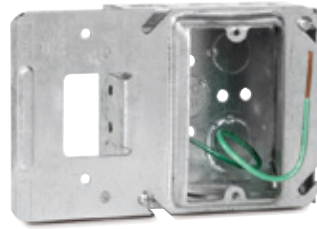

### Box with Pre-Installed 10½" Pigtail and Box Support Cover

- 52CM and 52CMD box support covers
- 10½" insulated pigtail
- One- and two-device covers
- Raised ½", ⅝" and ¾"
- 1½" and 2⅝" box depths

52171-CM14-5/8

CAT. NO.	BOX TYPE INCLUDED	BOX DEPTH (IN.)	PIGTAIL TYPE INCLUDED	BOX SUPPORT COVER INCLUDED	RAISED (IN.)	NO. OF DEVICES	STD. CTN.
52151-CM13	521511234EW	1½	GSC12	52CM13	½	1	25
52151-CM14-5/8	521511234EW	1½	GSC12	52CM14-5/8	⅝	1	25
52151-CM14	521511234EW	1½	GSC12	52CM14	¾	1	25
52151-CMD17	521511234EW	1½	GSC12	52CMD17	½	2	25
52151-CMD18-5/8	521511234EW	1½	GSC12	52CMD18-5/8	⅝	2	25
52151-CMD18	521511234EW	1½	GSC12	52CMD18	¾	2	25
52171-CM13	521711234E	2⅝	GSC12	52CM13	½	1	25
52171-CM14-5/8	521711234E	2⅝	GSC12	52CM14-5/8	⅝	1	25
52171-CM14	521711234E	2⅝	GSC12	52CM14	¾	1	25
52171-CMD17	521711234E	2⅝	GSC12	52CMD17	½	2	25
52171-CMD18-5/8	521711234E	2⅝	GSC12	52CMD18-5/8	⅝	2	25
52171-CMD18	521711234E	2⅝	GSC12	52CMD18	¾	2	25

### Box with Pre-Installed 10½" Pigtail, Raised Cover and Box-to-Stud Bracket

- SSF-SH2346 bracket
- 10½" insulated pigtail
- One- and two-device covers
- Raised ½", ⅝" and ¾"
- 1½" and 2⅝" box depths

151-SH2346-13